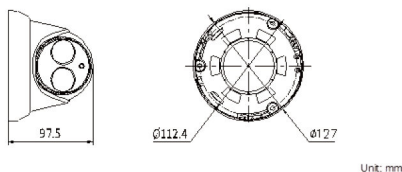

Dimensions

Unit: mm

Accessories

Available Models

DS-2CD2312-I

DS-2CD2332-I

Model	DS-2CD2312-I	DS-2CD2332-I
Camera		
Image sensor	1/3" progressive scan CMOS	
Min. illumination	Color:0.01 lux@ (F1.2,AGG ON) 0 lux with IR	Color:0.07 lux@ (F1.2,AGG ON) 0 lux with IR
Shutter speed	1/25 s ~ 1/100,000 s	
Lens	4mm@ F2.0 (2.8mm, 6mm, 12mm optional)	
Lens mount	M12	
Day/Night	True Day/Night IR cut filter with auto switch	
Digital noise reduction	3D DNR	
WDR	Digital WDR	
BLC	Yes, zone configurable	
Angle adjustment	Pan: 0°~360°, Tilt:0°~75°, Rotation: 0°~360°	
Compression Standard		
Video compression	H.264/MJPEG	
Bit rate	32 Kbps~ 16Mbps	
Dual Stream	Yes	
Image		
Max. Resolution	1.3MP 1280 x 960	3MP 2048 x 1536
Frame rate	50 Hz: 25 fps (1280 x 960), 25 fps (1280 x 720) 60 Hz: 30 fps (1280 x 960), 30 fps (1280 x 720)	50 Hz: 12.5 fps (2048 x 1536), 25 fps (1920 x 1080), 25 fps (1280 x 720) 60 Hz: 15 fps (2048 x 1536), 30 fps (1920 x 1080),30 fps (1280 x 720)
Image setting	Rotate mode, Saturation, brightness, contrast, sharpness adjustable through client software or web browser	
ROI	Yes, up to 4 configurable areas	
Network		
Network storage	NAS	
Alarm trigger	Motion detection, tampering alarm, network disconnect, IP address conflict, storage exception, Intrusion alarm, traversing Virtual Plane, face detection, Scene Change	
Protocol	TCP/IP, ICMP, HTTP, HTTPS, FTP, DHCP, DNS, DDNS, RTP, RTSP, RTCP, PPPoE, NTP, UPnP,SMTP,SNMP,IGMP,802.1X,QoS,IPv6,Bonjour	
General Function	User authentication, watermark , Dual Stream	
System compatibility	ONVIF, PSIA, CGI, ISAPI	
Interface		
Communication interface	1 RJ45 10M / 100M Ethernet port	
General		
Operating conditions	-30°C ~ 60°C humidity 95% or less (non-condensing)	
Power supply	12 VDC ± 10%, PoE (802.3af)	
Power Consumption	Max. 5.5W (7.5W with IR cut filter on)	
Impact protection	IEC60068-2-75Eh, 20J; EN50102, up to IK10	
Ingress protection	IP66	
IR range	Approx. 30 m.	
Dimensions	Φ127×97.5 (5.0" × 3.8")	
Weight	670 g.