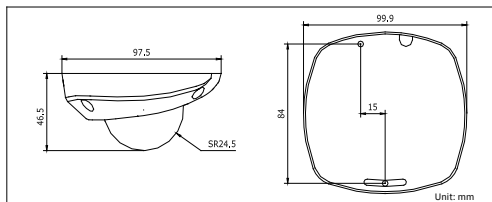

Dimensions

	DS-2CD7153-E (2MP)	DS-2CD7164-E (1.3MP)
Camera		
Image sensor	1/3" progressive scan CMOS	
Min. illumination	0.5 lux@F1.2, AGC on 0.1 lux@F1.2, AGC on, sens-up x 5 1.1 lux@F1.8, AGC on 0.2 lux@F1.8, AGC on, sens-up x 5	0.01 lux @F1.2, AGC ON 0.02 lux @F1.8, AGC ON
Shutter time	1/25s ~ 1/100,000s	
Lens	4mm @F1.8 (2.8, 6, 8mm optional), angle of view: 68°	4mm @F1.8 (2.8, 6, 8mm optional), angle of view: 68°
Lens mount	M12	
Angle adjustment	Pan: ± 15°, tilt: 0 ~ 90°, rotation: ± 15°	
Day & night	Electronic	
Compression standard		
Video compression	H.264 / MPEG4 / MJPEG	
Bit rate	32 Kbps ~ 16 Mbps	
Dual stream	Yes	
Image		
Max. image resolution	1600 x 1200	1280 x 960
Frame rate	50 Hz: 12.5 fps (1600 × 1200) 12.5 fps (1600 × 912) 25 fps (1280 × 960) 25 fps (1280 × 720) 60 Hz: 15 fps (1600 × 1200) 15 fps (1600 × 912) 25 fps (1280 × 960) 30 fps (1280 × 720)	50Hz: 25fps (1280 × 960), 25fps (1280 × 720) 60Hz: 30fps (1280 × 960), 30fps (1280 × 720)
Image settings	Saturation, brightness, contrast adjustable through client software or web browser	
Network		
Network storage	NAS (iSCSI optional)	
Alarm trigger	Motion detection, tampering alarm, network disconnect, IP address conflict	
Protocols	TCP/IP, HTTP, DHCP, DNS, DDNS, RTP, RTSP, PPPoE, SMTP, NTP, SNMP, HTTPS, FTP, 802.1x, Qos (SIP, SRTP, IPv6 optional)	
Security	User authentication, watermark	
System compatibility	ONVIF, PSIA, CGI	
Interface		
Communication interface	1 RJ45 10M / 100M ethernet port	
Reset button	Yes	
General		
Operating conditions	-25°C ~ 60°C (-13°F ~ 140°F) humidity 95% or less (non-condensing)	
Power supply	12 VDC ± 10%, PoE (802.3af)	
Power consumption	max. 4W	
Impact protection	IEC60068-275Eh, 50J; EN50102, up to IK10	
Weather-proof rating	IP66	
Dimensions	99.9 × 97.5 × 46.5 mm (3.93" × 3.84" × 1.83")	
Weight	250g (0.55 lbs)	