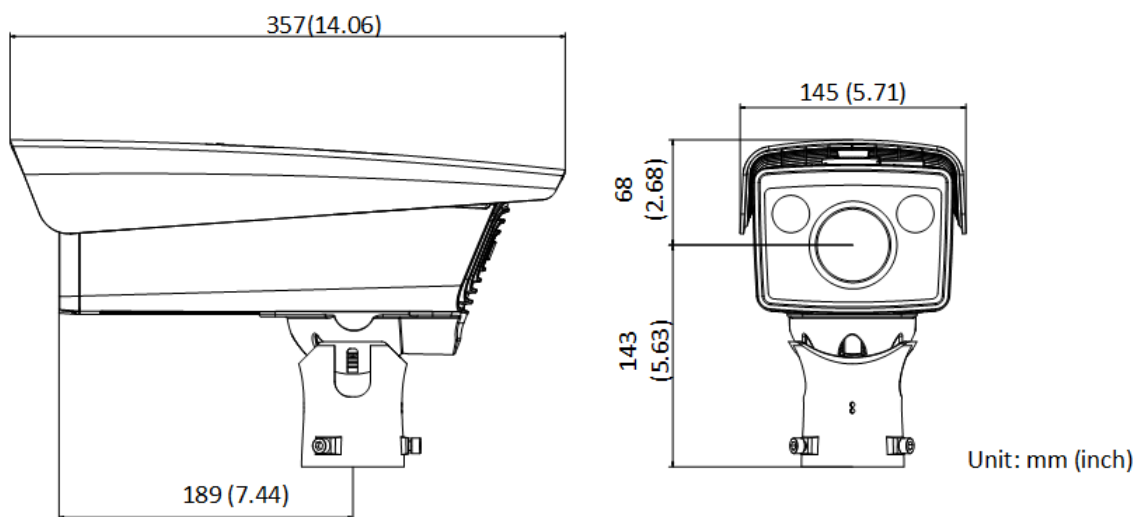

DS-TCG405-E(12V/Poe)/SKD
DS-TCG405-E(12V/Poe)(SKY ICT)

▪ **Dimension**

▪ **Accessory**

▪ **Optional**

DS-1275ZJ/HWB Hoop & Bracket	DS-1701ZJ/HWB Hoop & Bracket	L1300-R117 Pole For LPR Camera Unit	DS-1701ZJ/HKB Hoop & Bracket	DS-1701ZJ/BJH Hoop & Bracket

Headquarters

No.555 Qianmo Road, Binjiang District,
Hangzhou 310051, China
T +86-571-8807-5998
www.hikvision.com

Follow us on social media to get the latest product and solution information.