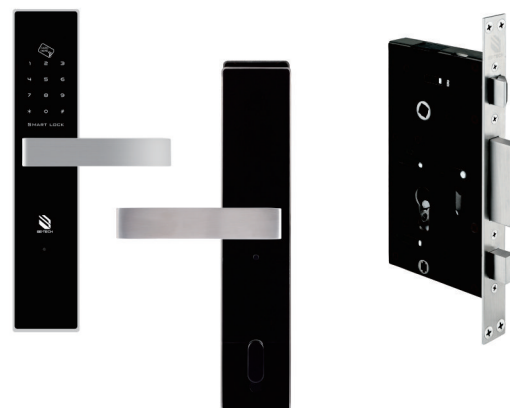

Be-Tech
Premium RF Card Digital Door Lock
with anti-panic

- Digital Mortise Lock
- RF Card & Touchpad
- 60mm Backset GB Lockcase
- Silver

Unlock your life with smart solution
Leave your home security to Be-Tech

**Various access**

Be-Tech G8A3MT has two access solutions, RF Card key or PIN code for your convenience.

**Invisible keypad**

Keypad numbers can be seen only when you touch the screen with your palm.

**Fake PIN code**

**Low battery warning signal**

A continuous “beep” sound during door access will alert you to replace batteries.

**Scramble code**

You can enter random numbers prior to the right code when there is a chance of exposing it to others.

**Mechanical key override**

For emergency, it can also be unlocked with a mechanical key.

**Convenient****Model****Reliable****Safe****Specification**

Parts	Specifications	Remarks
Front(Front Body)	69(W)x315(H)X27(D)(77 with door handle)mm, Stainless Steel	Temperature: Workable -20°C~60°C Humidity: Workable 20%~95%
Back(Back Body)	64(W)X306(H)X25(D)(77 with door handle)mm, Stainless Steel	
Door Thickness	Applicable Range: 40-80mm	
Handle	Stainless Steel	
Card Keys	Up to 40 keys(1 Master key & 39 User keys)	
User Codes	6~9Digits(000000~000000000)	10 Groups
Battery	4×1.5V AA alkaline batteries	Last up to 9 months(10 times used a day)
Lock case	Stainless Steel	