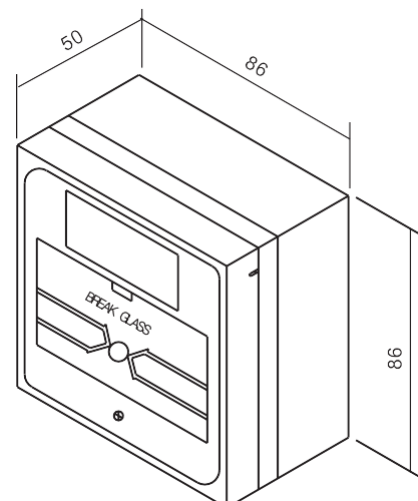

DS-K7PEB

Emergency Break Glass

MODELS

DS-K7PEB

MAIN FEATURES

- Suitable for Door: exit door, emergency door
- Material Selection: Fireproof material, sandblast finished
- Standard structure: fireproof material
- Optional Accessories: glass/ transparent cover
- Output Contact: NO/NC/COM
- Current Rating: 3A @ 36VDC Max
- Dimensions: 86(L)x86(W)x50(H)(mm)
- Color: red or green are selectable
- Operating Temperature: -10°C to +55°C (14F to 131F)
- Operating Humidity: 0% to 95% (relative humidity)
- Weight: 0.2kg

Installation and Dimension

Wiring